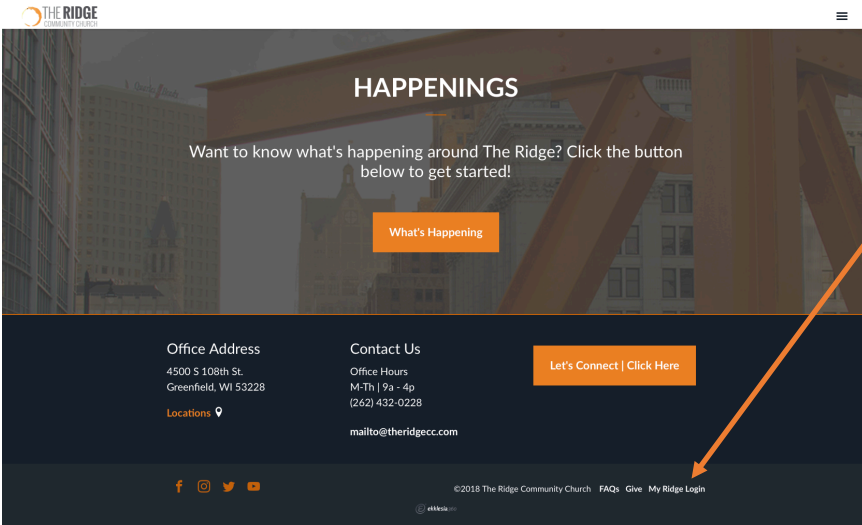

MyRidge is The Ridge’s version of our database software – Community Church Builder (CCB).

Go to [theridgecc.com](http://theridgecc.com) on your browser.

Scroll to the bottom of the page and click on **“MyRidge Login.”**