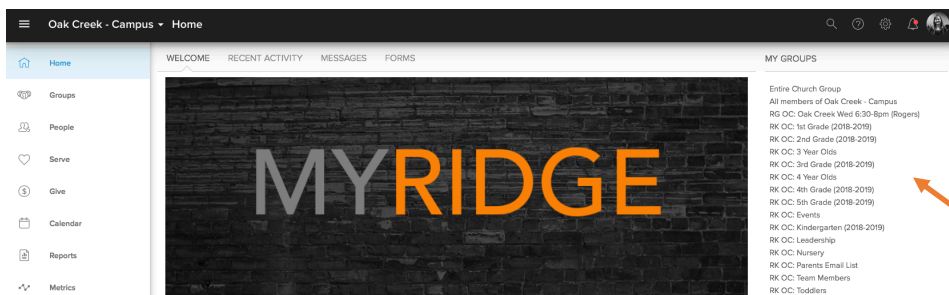

Once you log in, follow the instructions on the welcome page to explore all that you can do with MyRidge.

All of the groups/teams that you are a part of are listed here.

If you need help, please email myridge@theridgecc.com.