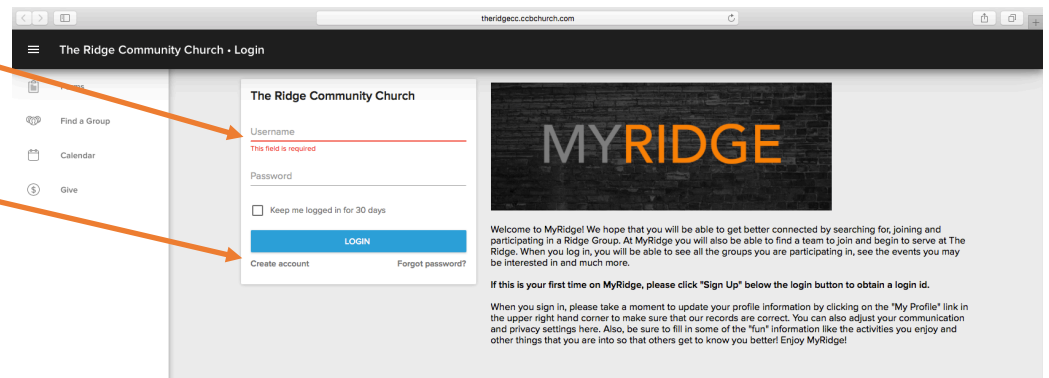

MyRidge is The Ridge’s version of our database software – Community Church Builder (CCB).

Go to [theridgecc.com](http://theridgecc.com) on your browser.

Scroll to the bottom of the page and click on **“MyRidge Login.”**

OR

Go directly to [theridgecc.ccbchurch.com](http://theridgecc.ccbchurch.com) on your browser.

Log in with your username and password.

If you have never logged into MyRidge before, click **“Create Account”** and follow the instructions.